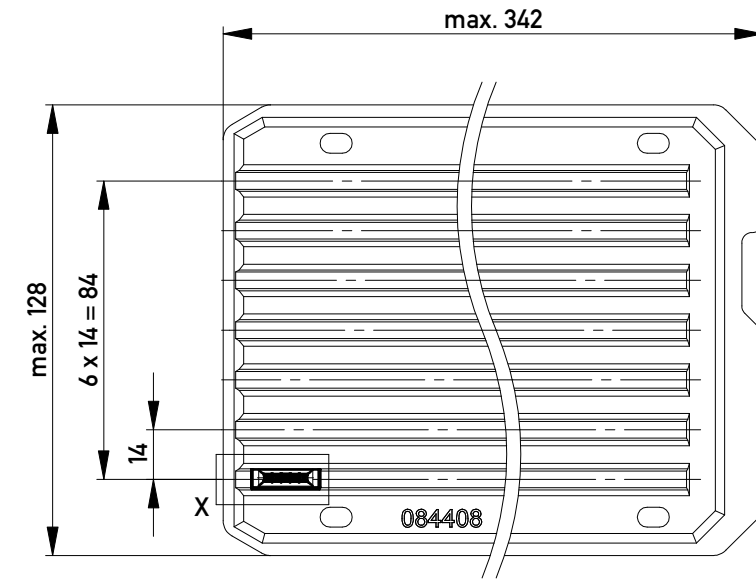

Abdeckung vorverrastet
cover loose mounted

Abdeckung verpresst
cover pressed on

Verpackt in Tray - tray packaging
Verpackungseinheit 112 Stück - packaging unit 112

Einzelheit X
detail X

Information: Codierung blau - coding blue	Tolerances  All Dimensions in mm	Scale	3:1
		Designation F 2,54 SRC-A, 5-polig	
All rights reserved. Only for Information. To ensure that this is the latest version of this drawing, please contact one of the ERNI companies before using.	Subject to modification without prior notice. Drawing will not be updated.	 www.ERNI.com	
		c Index	25.02.2014 Date
		Class	SRCBUG