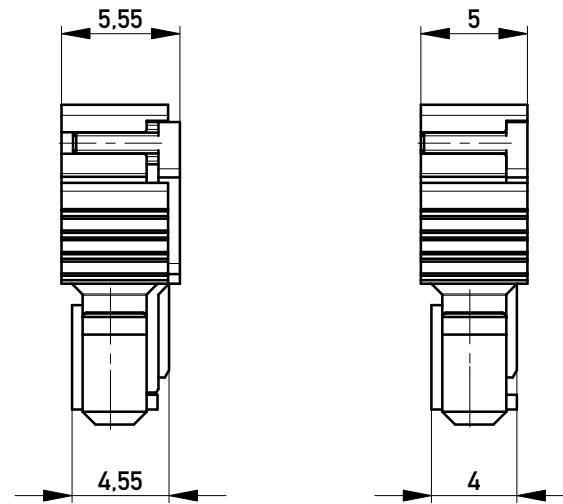

Abdeckung vorverrastet
cover loose mounted

Abdeckung verpresst
cover pressed on

Verpackt in Tray - tray packaging
Verpackungseinheit 112 Stück - packaging unit 112

Einzelheit X
detail X

Information: Codierung blau - coding blue	Tolerances  All Dimensions in mm	Scale	3:1
		Designation F 2,54 SRC-A, 5-polig	
All rights reserved. Only for Information. To ensure that this is the latest version of this drawing, please contact one of the ERNI companies before using.	Subject to modification without prior notice. Drawing will not be updated.	 www.ERNI.com	
		c Index	25.02.2014 Date
		Class	SRCBUG